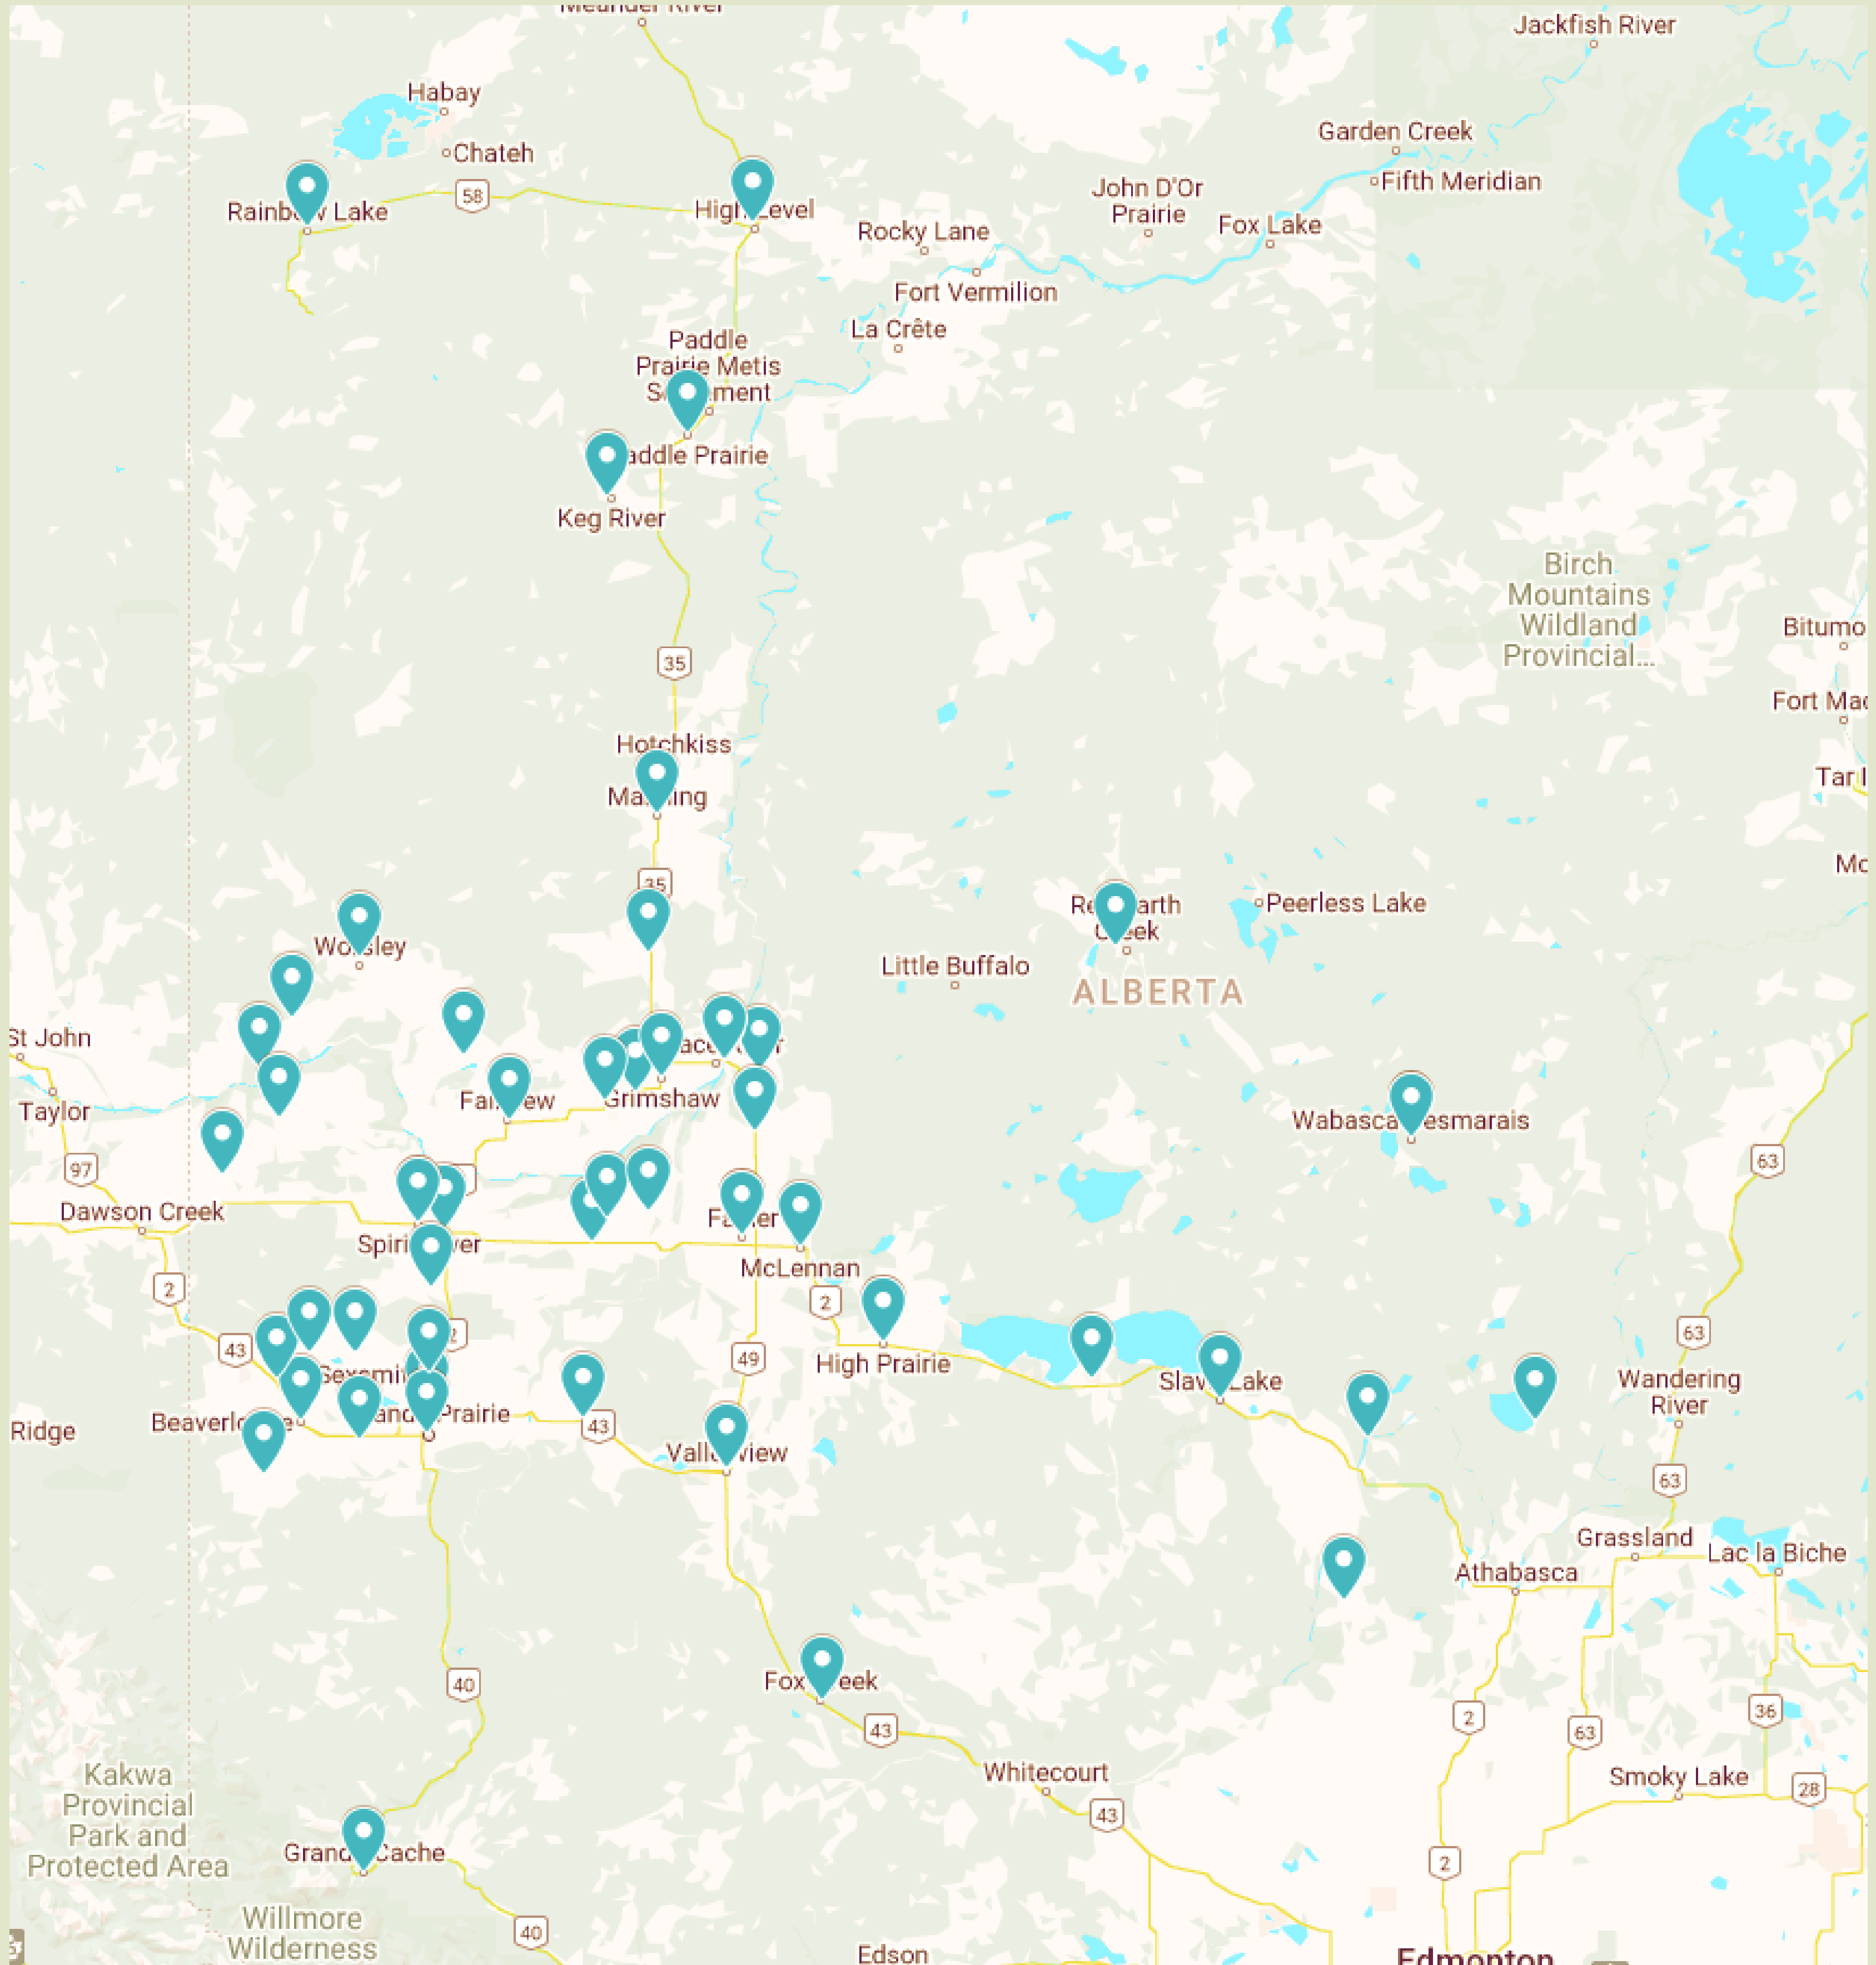

BY THE NUMBERS 2021

PLS MEMBER LIBRARY ACTIVITIES

22,753
cardholders across
the system visited
our member
libraries
278,405 times

698,301 items
checked out;
264,613 ILLs
borrowed,
229,030 ILLs
loaned

194 member
library employees
who answered
72,867 questions

2,418 programs
offered to
57,515 program
participants

294,600 visits to
library websites;
41,159
WiFi sessions

428 volunteers
across the system
contributed 5,845
volunteer hours

OUR MEMBER LIBRARIES